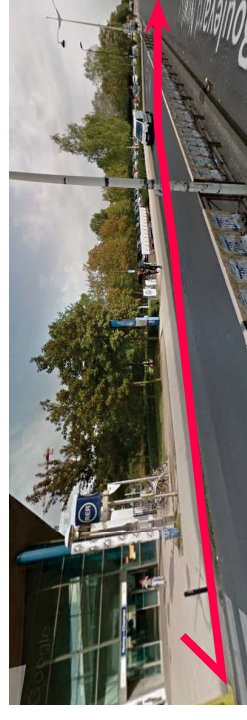

HOW DO I GET THERE?

FROM THE RER STATION «NOISY-CHAMPS»

● Follow the exit 3 «Bd. Newton»

3 bd. Newton

○ Turn on your left and walk toward the roundabout

○ Turn on your right, follow the «av. André-Marie Ampère» toward the next roundabout

○ From this point, you can see the university, just behind the trees

○ Walk up to the forecourt