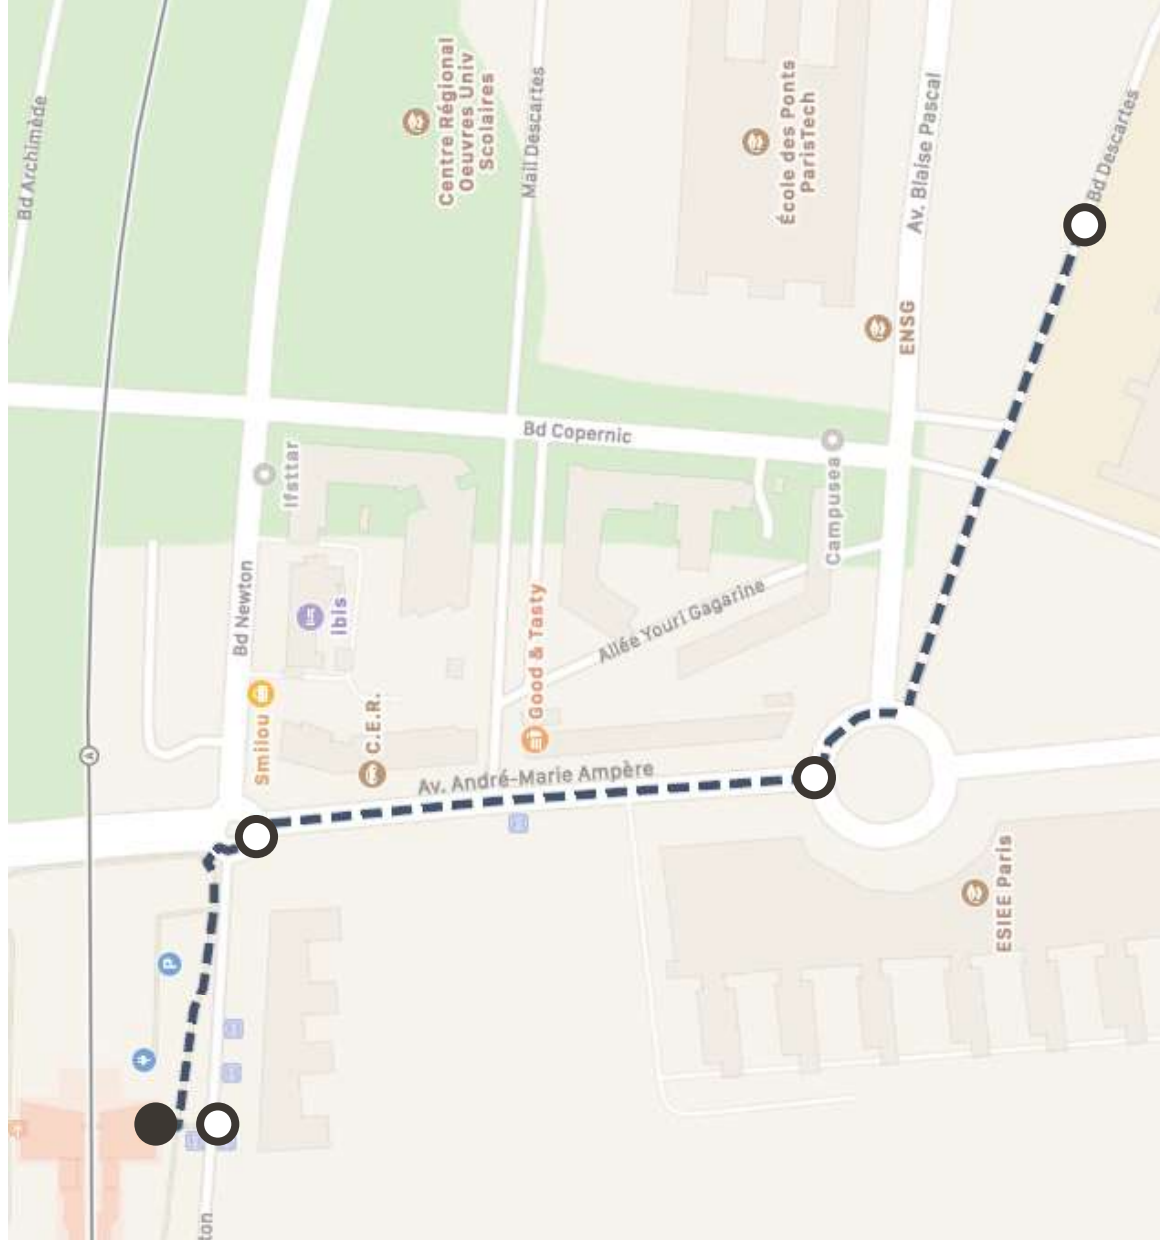

HOW DO I GET THERE?

FROM THE RER STATION «NOISY-CHAMPS»

● Follow the exit 3 «Bd. Newton»

3 bd. Newton

○ Turn on your left and walk toward the roundabout

○ Turn on your right, follow the «av. André-Marie Ampère» toward the next roundabout

○ From this point, you can see the university, just behind the trees

○ Walk up to the forecourt